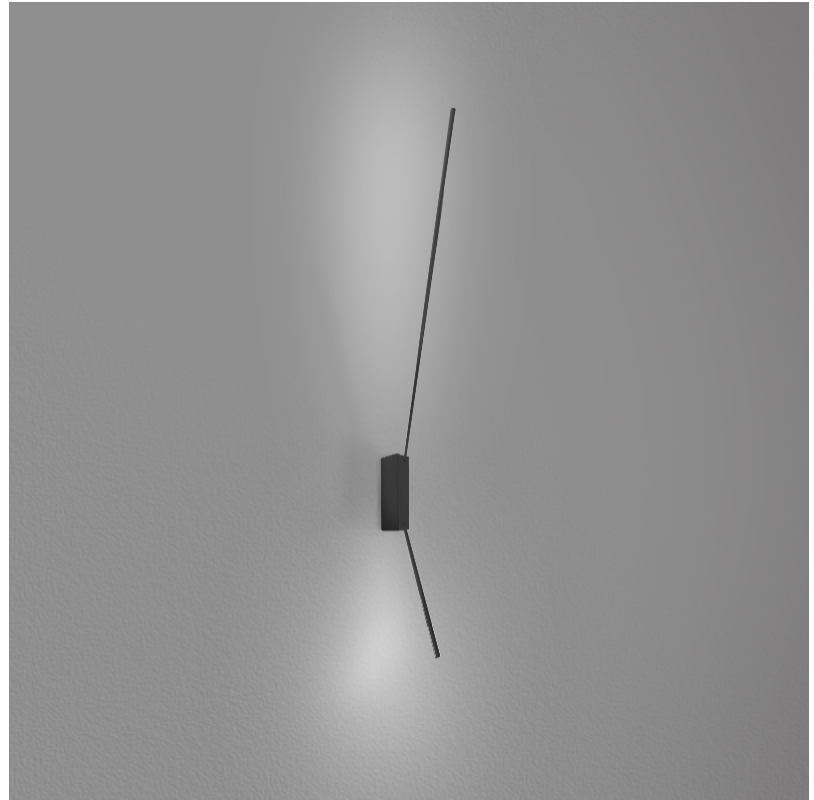

PROJECT	
TYPE	
SPECIFIER	
QUANTITY	
DATE	

SPILLO 1 ROD SURFACE

D42034- -

base number
 Color Finish
 Temperature Options

- To build a product code in our configurator select the specify button on the base model # product page
- To build a manual product code on this datasheet choose from the options listed below in blue font and add the suffix to the base model #

GENERAL

Series: Spillo
 Subseries: Spillo 1 Rod
 Partner: Icone
 Division: Design
 Installation: Surface
 Product Type: Wall Surface
 Mounting Location: Wall
 Light Distribution: Adjustable

PHYSICAL

Shape: Rectangle
 Width (mm): 32
 Width (in): 1 1/4
 Height (mm): 500
 Height (in): 19 11/16
 Extension (mm): 460
 Extension (in): 18 1/8
 Fixture Finish: WHI / WHC / BLK / BGD
 Fixture Material: Brass

GENERAL

Series: Spillo
 Subseries: Spillo 2 Rod
 Partner: Icone
 Division: Design
 Installation: Surface
 Product Type: Wall Surface
 Mounting Location: Wall
 Light Distribution: Adjustable

PHYSICAL

Shape: Rectangle
 Width (mm): 32
 Width (in): 1 ¼
 Height (mm): 1090
 Height (in): 42 15/16
 Extension (mm): 660
 Extension (in): 26
 Fixture Finish: WHI / WHC / BLK / BGD
 Fixture Material: Brass

LED

Color Temperature (°K): 2700 / 3000
 Nominal Lumen (lm): 990
 CRI: >90 CRI
 Lamp Life (hrs): 50000

OPTICAL

Adjustability: Tilt 90°

RATINGS AND CERTIFICATIONS

Certified By: Certified for North American Standards
 IP rating: IP20