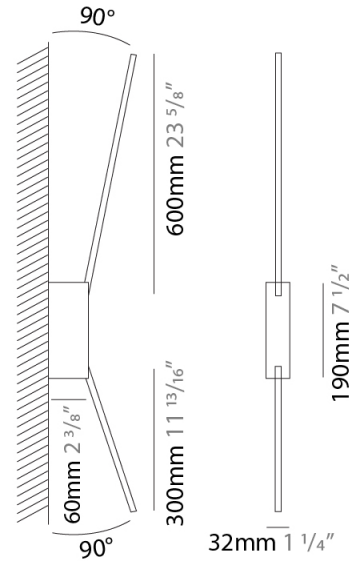

GENERAL

Series: Spillo
 Subseries: Spillo 1 Rod
 Partner: Icone
 Division: Design
 Installation: Surface
 Product Type: Wall Surface
 Mounting Location: Wall
 Light Distribution: Adjustable

PHYSICAL

Shape: Rectangle
 Width (mm): 32
 Width (in): 1 1/4
 Height (mm): 500
 Height (in): 19 11/16
 Extension (mm): 460
 Extension (in): 18 1/8
 Fixture Finish: WHI / WHC / BLK / BGD
 Fixture Material: Brass

GENERAL

Series: Spillo
 Subseries: Spillo 2 Rod
 Partner: Icone
 Division: Design
 Installation: Surface
 Product Type: Wall Surface
 Mounting Location: Wall
 Light Distribution: Adjustable

PHYSICAL

Shape: Rectangle
 Width (mm): 32
 Width (in): 1 ¼
 Height (mm): 1090
 Height (in): 42 15/16
 Extension (mm): 660
 Extension (in): 26
 Fixture Finish: WHI / WHC / BLK / BGD
 Fixture Material: Brass

LED

Color Temperature (°K): 2700 / 3000
 Nominal Lumen (lm): 990
 CRI: >90 CRI
 Lamp Life (hrs): 50000

OPTICAL

Adjustability: Tilt 90°

RATINGS AND CERTIFICATIONS

Certified By: Certified for North American Standards
 IP rating: IP20