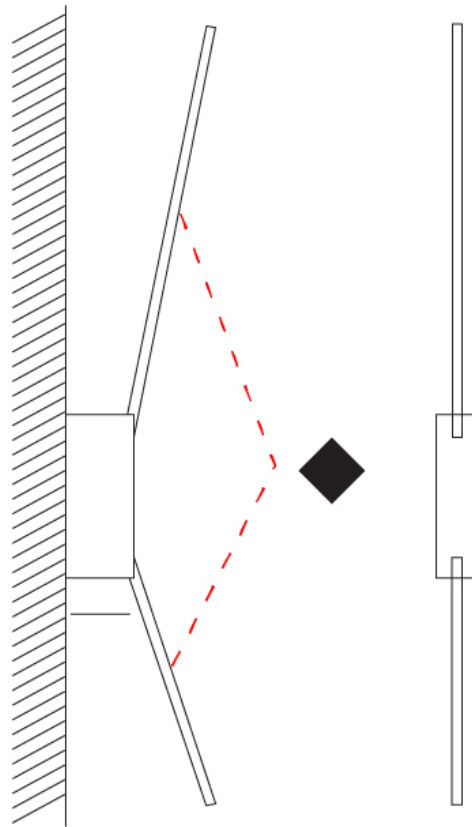

GENERAL

Series: Spillo
 Subseries: Spillo 1 Rod
 Partner: Icone
 Division: Design
 Installation: Surface
 Product Type: Wall Surface
 Mounting Location: Wall
 Light Distribution: Adjustable

PHYSICAL

Shape: Rectangle
 Width (mm): 32
 Width (in): 1 1/4
 Height (mm): 500
 Height (in): 19 11/16
 Extension (mm): 460
 Extension (in): 18 1/8
 Fixture Finish: WHI / WHC / BLK / BGD
 Fixture Material: Brass

SPILLO 2 ROD SURFACE

D42046-

PROJECT _____

TYPE _____

SPECIFIER _____

QUANTITY _____

DATE _____

D