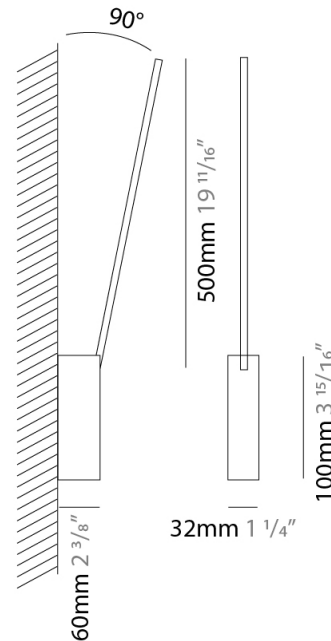

GENERAL

Series: Spillo
 Subseries: Spillo 1 Rod
 Partner: Icone
 Division: Design
 Installation: Surface
 Product Type: Wall Surface
 Mounting Location: Wall
 Light Distribution: Adjustable

PHYSICAL

Shape: Rectangle
 Width (mm): 32
 Width (in): 1 1/4
 Height (mm): 500
 Height (in): 19 11/16
 Extension (mm): 460
 Extension (in): 18 1/8
 Fixture Finish: WHI / WHC / BLK / BGD
 Fixture Material: Brass

LED

Color Temperature (°K): 2700 / 3000
 Nominal Lumen (lm): 440
 CRI: >90 CRI
 Lamp Life (hrs): 50000

OPTICAL

Adjustability: Tilt 90°

RATINGS AND CERTIFICATIONS

Certified By: Certified for North American Standards
 IP rating: IP20

SPILLO 1 ROD SURFACE

D42034-

PROJECT
TYPE
SPECIFIER
QUANTITY
DATE

D

SPILLO 2 ROD SURFACE

D42046- -

base number
 Color Finish
 Temperature Options

PROJECT
TYPE
SPECIFIER
QUANTITY
DATE

GENERAL

Series: Spillo
 Subseries: Spillo 2 Rod
 Partner: Icone
 Division: Design
 Installation: Surface
 Product Type: Wall Surface
 Mounting Location: Wall
 Light Distribution: Adjustable

PHYSICAL

Shape: Rectangle
 Width (mm): 32
 Width (in): 1 ¼
 Height (mm): 1090
 Height (in): 42 15/16
 Extension (mm): 660
 Extension (in): 26
 Fixture Finish: WHI / WHC / BLK / BGD
 Fixture Material: Brass