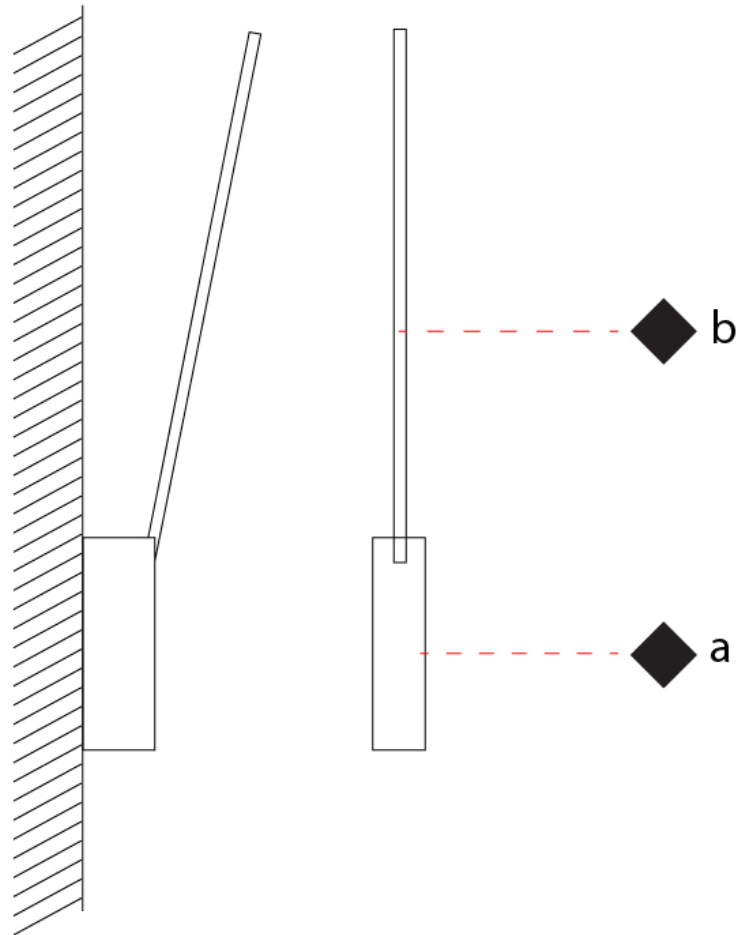

SPILLO 1 ROD SURFACE

D42034-

PROJECT
TYPE
SPECIFIER
QUANTITY
DATE

D